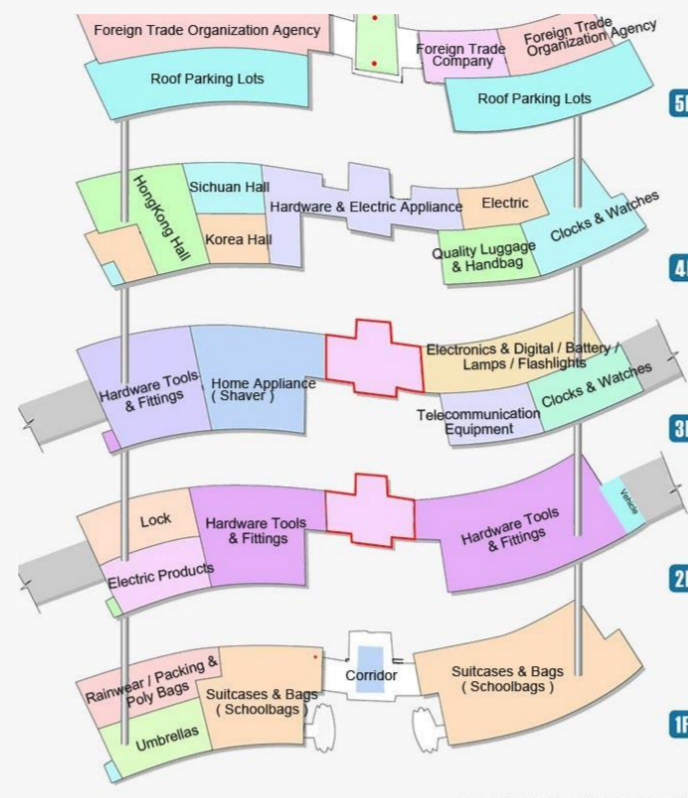

DISTRICT 2

Futian Yiwu Map

Floor 1 : Rain Wear, Packing & Poly Bags , Umbrellas , Suitcases & Bags
Floor 2 : Electric Products, Hardware Tools & Fittings
Floor 3 : Home Appliance , Electronics & Digital / Battery/Lamps/Flashlights, Telecommunication Equipment, Clocks & Watches
Floor 4 : Hardware & Electric Appliance , Luggage & Handbag ,Clocks & Watches

www.dolphinyw.com