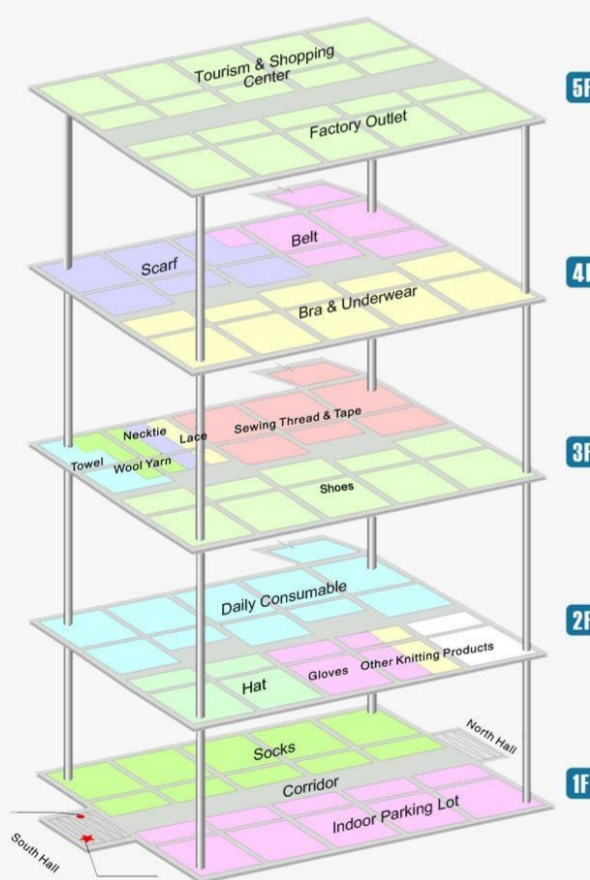

# YIWU INTERNATIONAL TRADE MARKET MAP

We are leaping dolphin in the sea of small commodities, also in the yiwu logistics center. List is the Yiwu futian market map. Use this map of yiwu market for sourcing guide.

## DISTRICT 1

Yiwu Market AddressS

Floor 1 : Artificial Flower , Artificial Flower Accessory , Toys  
 Floor 2 : Hair Ornament , Jewelry  
 Floor 3 : Festival Crafts, Decorative Craft, Ceramic Crystal , Tourism Crafts , Jewelry Accessory, Photo Frame  
 Floor 4 : Manufacturers Direct Sales Center

## DISTRICT 4

Yiwu Market Location Map

Floor 1 : Socks  
 Floor 2 : Daily Consumable , Hat , Gloves  
 Floor 3 : Towel , Wool Yarn , Necktie ,Lace Sewing Thread & Tape  
 Floor 4 : Scarf , Belt , Bra & Underwear

## DISTRICT 5

Yiwu International Trade City Map

Floor 1 : Imported Products, African Products , Jewelry , Arts & Crafts Photo Frame , Consumer Goods , Foods  
 Floor 2 : Beddings  
 Floor 3 : Towel , Knitting Material, Fabrics , Curtain  
 Floor 4 : Auto ( Motor) Accessories