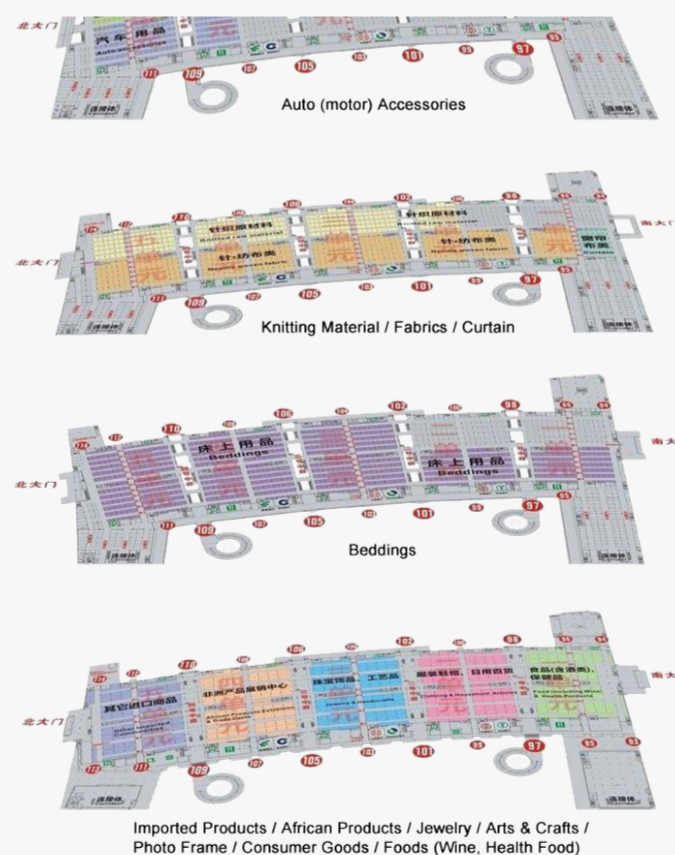

## DISTRICT 1

Yiwu Market AddressS

Floor 1 : Artificial Flower , Artificial Flower Accessory , Toys  
 Floor 2 : Hair Ornament , Jewelry  
 Floor 3 : Festival Crafts, Decorative Craft, Ceramic Crystal , Tourism Crafts , Jewelry Accessory, Photo Frame  
 Floor 4 : Manufacturers Direct Sales Center

## DISTRICT 4

Yiwu Market Location Map

Floor 1 : Socks  
 Floor 2 : Daily Consumable , Hat , Gloves  
 Floor 3 : Towel , Wool Yarn , Necktie ,Lace Sewing Thread & Tape  
 Floor 4 : Scarf , Belt , Bra & Underwear

## DISTRICT 2

Futian Yiwu Map

Floor 1 : Rain Wear, Packing & Poly Bags , Umbrellas , Suitcases & Bags  
 Floor 2 : Electric Products, Hardware Tools & Fittings  
 Floor 3 : Home Appliance , Electronics & Digital / Battery/Lamps/Flashlights, Telecommunication Equipment, Clocks & Watches  
 Floor 4 : Hardware & Electric Appliance , Luggage & Handbag ,Clocks & Watches

## DISTRICT 5

Yiwu International Trade City Map

Floor 1 : Imported Products, African Products , Jewelry , Arts & Crafts Photo Frame , Consumer Goods , Foods  
 Floor 2 : Beddings  
 Floor 3 : Towel , Knitting Material, Fabrics , Curtain  
 Floor 4 : Auto ( Motor) Accessories