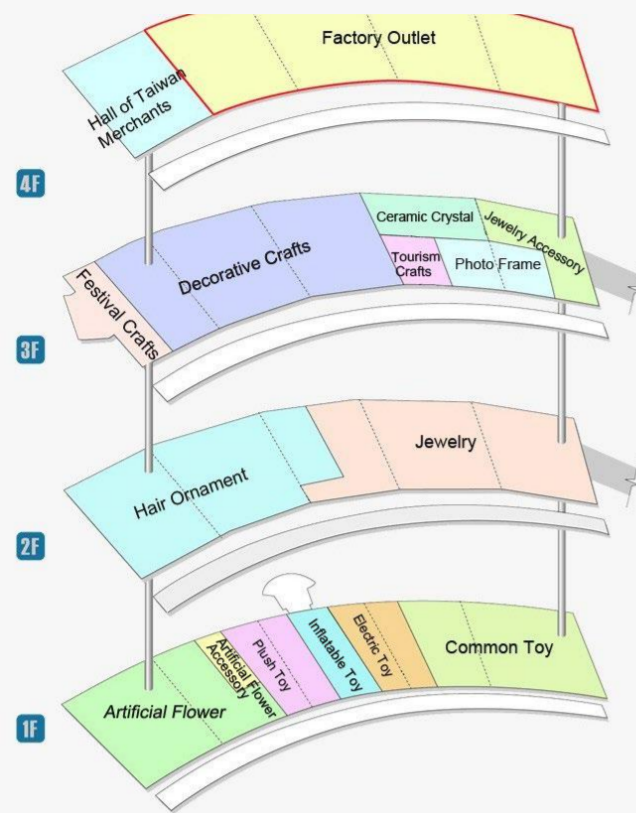

# YIWU INTERNATIONAL TRADE MARKET MAP

We are leaping dolphin in the sea of small commodities, also in the yiwu logistics center. List is the Yiwu futian market map. Use this map of yiwu market for sourcing guide.

## DISTRICT 1

Yiwu Market AddressS

Floor 1 : Artificial Flower , Artificial Flower Accessory , Toys  
 Floor 2 : Hair Ornament , Jewelry  
 Floor 3 : Festival Crafts, Decorative Craft, Ceramic Crystal , Tourism Crafts , Jewelry Accessory, Photo Frame  
 Floor 4 : Manufacturers Direct Sales Center

## DISTRICT 4

Yiwu Market Location Map

Floor 1 : Socks  
 Floor 2 : Daily Consumable , Hat , Gloves  
 Floor 3 : Towel , Wool Yarn , Necktie ,Lace Sewing Thread & Tape  
 Floor 4 : Scarf , Belt , Bra & Underwear

## DISTRICT 5

Yiwu International Trade City Map

Floor 1 : Imported Products, African Products , Jewelry , Arts & Crafts Photo Frame , Consumer Goods , Foods  
 Floor 2 : Beddings  
 Floor 3 : Towel , Knitting Material, Fabrics , Curtain  
 Floor 4 : Auto ( Motor) Accessories