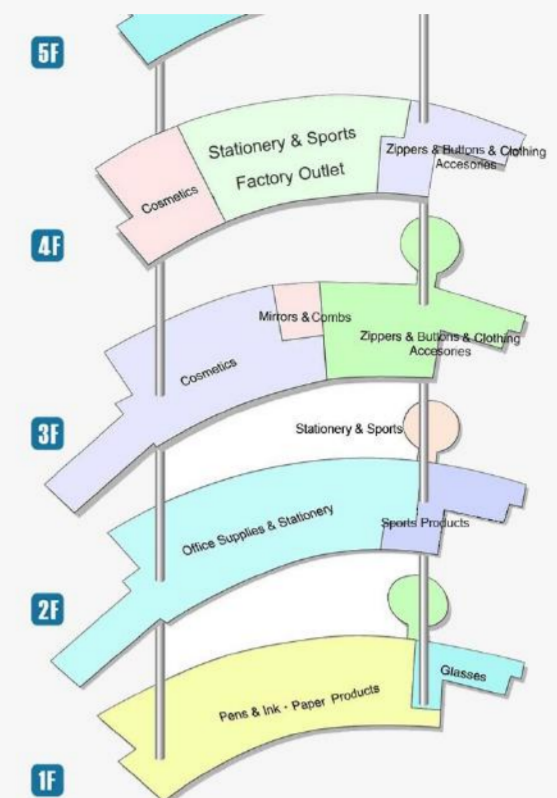

DISTRICT 3

Yiwu Wholesale Market Map

Floor 1 : Pens & Ink , Paper Products , Glasses
Floor 2 : Office Supplies & Stationery , Sports Products , Stationery & Sports
Floor 3 : Cosmetics , Mirrors & Combs , Zippers & Buttons & Clothing Accessories
Floor 4 : Manufacturers Direct Sales Center

www.dolphinyw.com